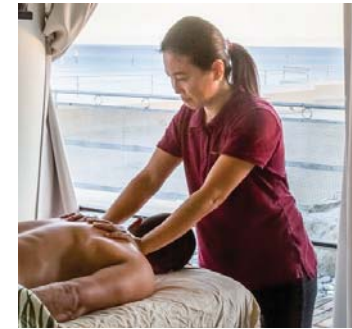

MASSAGE PRICES*

per person
50 min $130
60 min $150
80 min $185
90 min $205
110 min $240
120 min $255