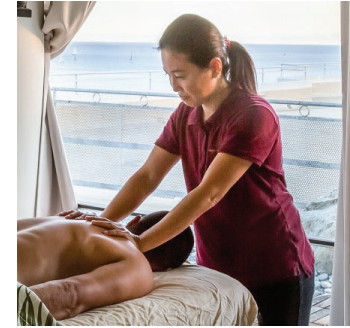

ISLAND GLOW FACIAL

Unveil a more luminous complexion with our deep cleansing facial. This facial gently exfoliates lifting away impurities to reveal healthy, glowing skin. Island ingredients in this tropical facial will leave your skin smooth and deeply nourished. Includes a cleanse, tone, custom exfoliation, and cleansing mask. While the mask sets, ask the esthetician to massage your your area of choice including scalp, neck, shoulders, hands, feet. The 80/90 minute treatment includes extractions (if requested).

ENHANCEMENTS - ADD ONS

BACK FACIAL - Adds 30 Minutes Service Time $105

Enjoy a baby soft back after a deep cleanse, exfoliation, hydration mask, toner, finished with soothing coconut oil.

No Additional Service Time

HOT STONE Enrich your massage with penetrating hot stones for a deeper relaxation experience - **$25**

BACK SCRUB Exfoliate your skin with a nutrient rich scrub leaving your back soft and renewed - **$30**

AROMATHERAPY Soothe your sense with relaxing scents for a deeper escape into paradise - **$25**

COCONUT OIL Hydrate and rejuvenate your skin with nutrient rich, organic coconut oil - **$20**

ALOE VERA Replenish and cool sun damaged skin with soothing aloe vera - **$15**

CBD OIL Reduce tension, relieve chronic pain and experience deeper relaxation. CBD is free of THC, which means you wont experience the high effect but will benefit from its many healing properties. - **$45**

Infinity
FITNESS & MASSAGE

MASSAGE PRICES*

per person
45 min $145
60 min $165
75 min $205
90 min $240
105 min $275
120 min $310

FACIAL PRICES*

per person
45 min $165
60 min $185
75 min $225
90 min $260

*Prices do not include tax and suggested gratuity (100% adjustable)

THE FINE PRINT

INFINITY SPA in the Sky is Waikiki's only Oceanfront, Penthouse Spa featuring an outdoor, oceanfront lounge, six indoor treatment rooms, three indoor relaxation lounges, locker rooms with amenities including showers. Ideal for massage parties, couples pampering or a personal relaxation experience.

CHECK-IN kindly at minimum 15 minutes prior to your appointment to ensure full duration of scheduled appointment. Late arrivals are not guaranteed an extension of time, so the next guest is not delayed. The full value of your reserved treatment will be charged in full.

CANCELLATION or no shows with less than 24 hours notice will be charged in full.

RESERVATIONS call 1.800.430.1561. Visit hawaiiinfinity.com for spa hours.